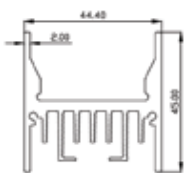

With a standard size of 1200mm length, 44.4mm width and 45mm height, this fixture is crafted for direct light distribution, making it ideal for professional applications.

Customisations in RAL finish, Wattages and Length available as per request to enhance installation and functionality.

Single Line Diagram

Pendant/Surface Mounted

Profile Code
SDL- 3004

VIRAJ ISLA

Quick Info

Mounting Type

Pendant

Material Colour

Input Voltage- 220-240 VAC

Physical Dimensions

Length- 1200mm

Width- 44.40mm

Height- 45mm